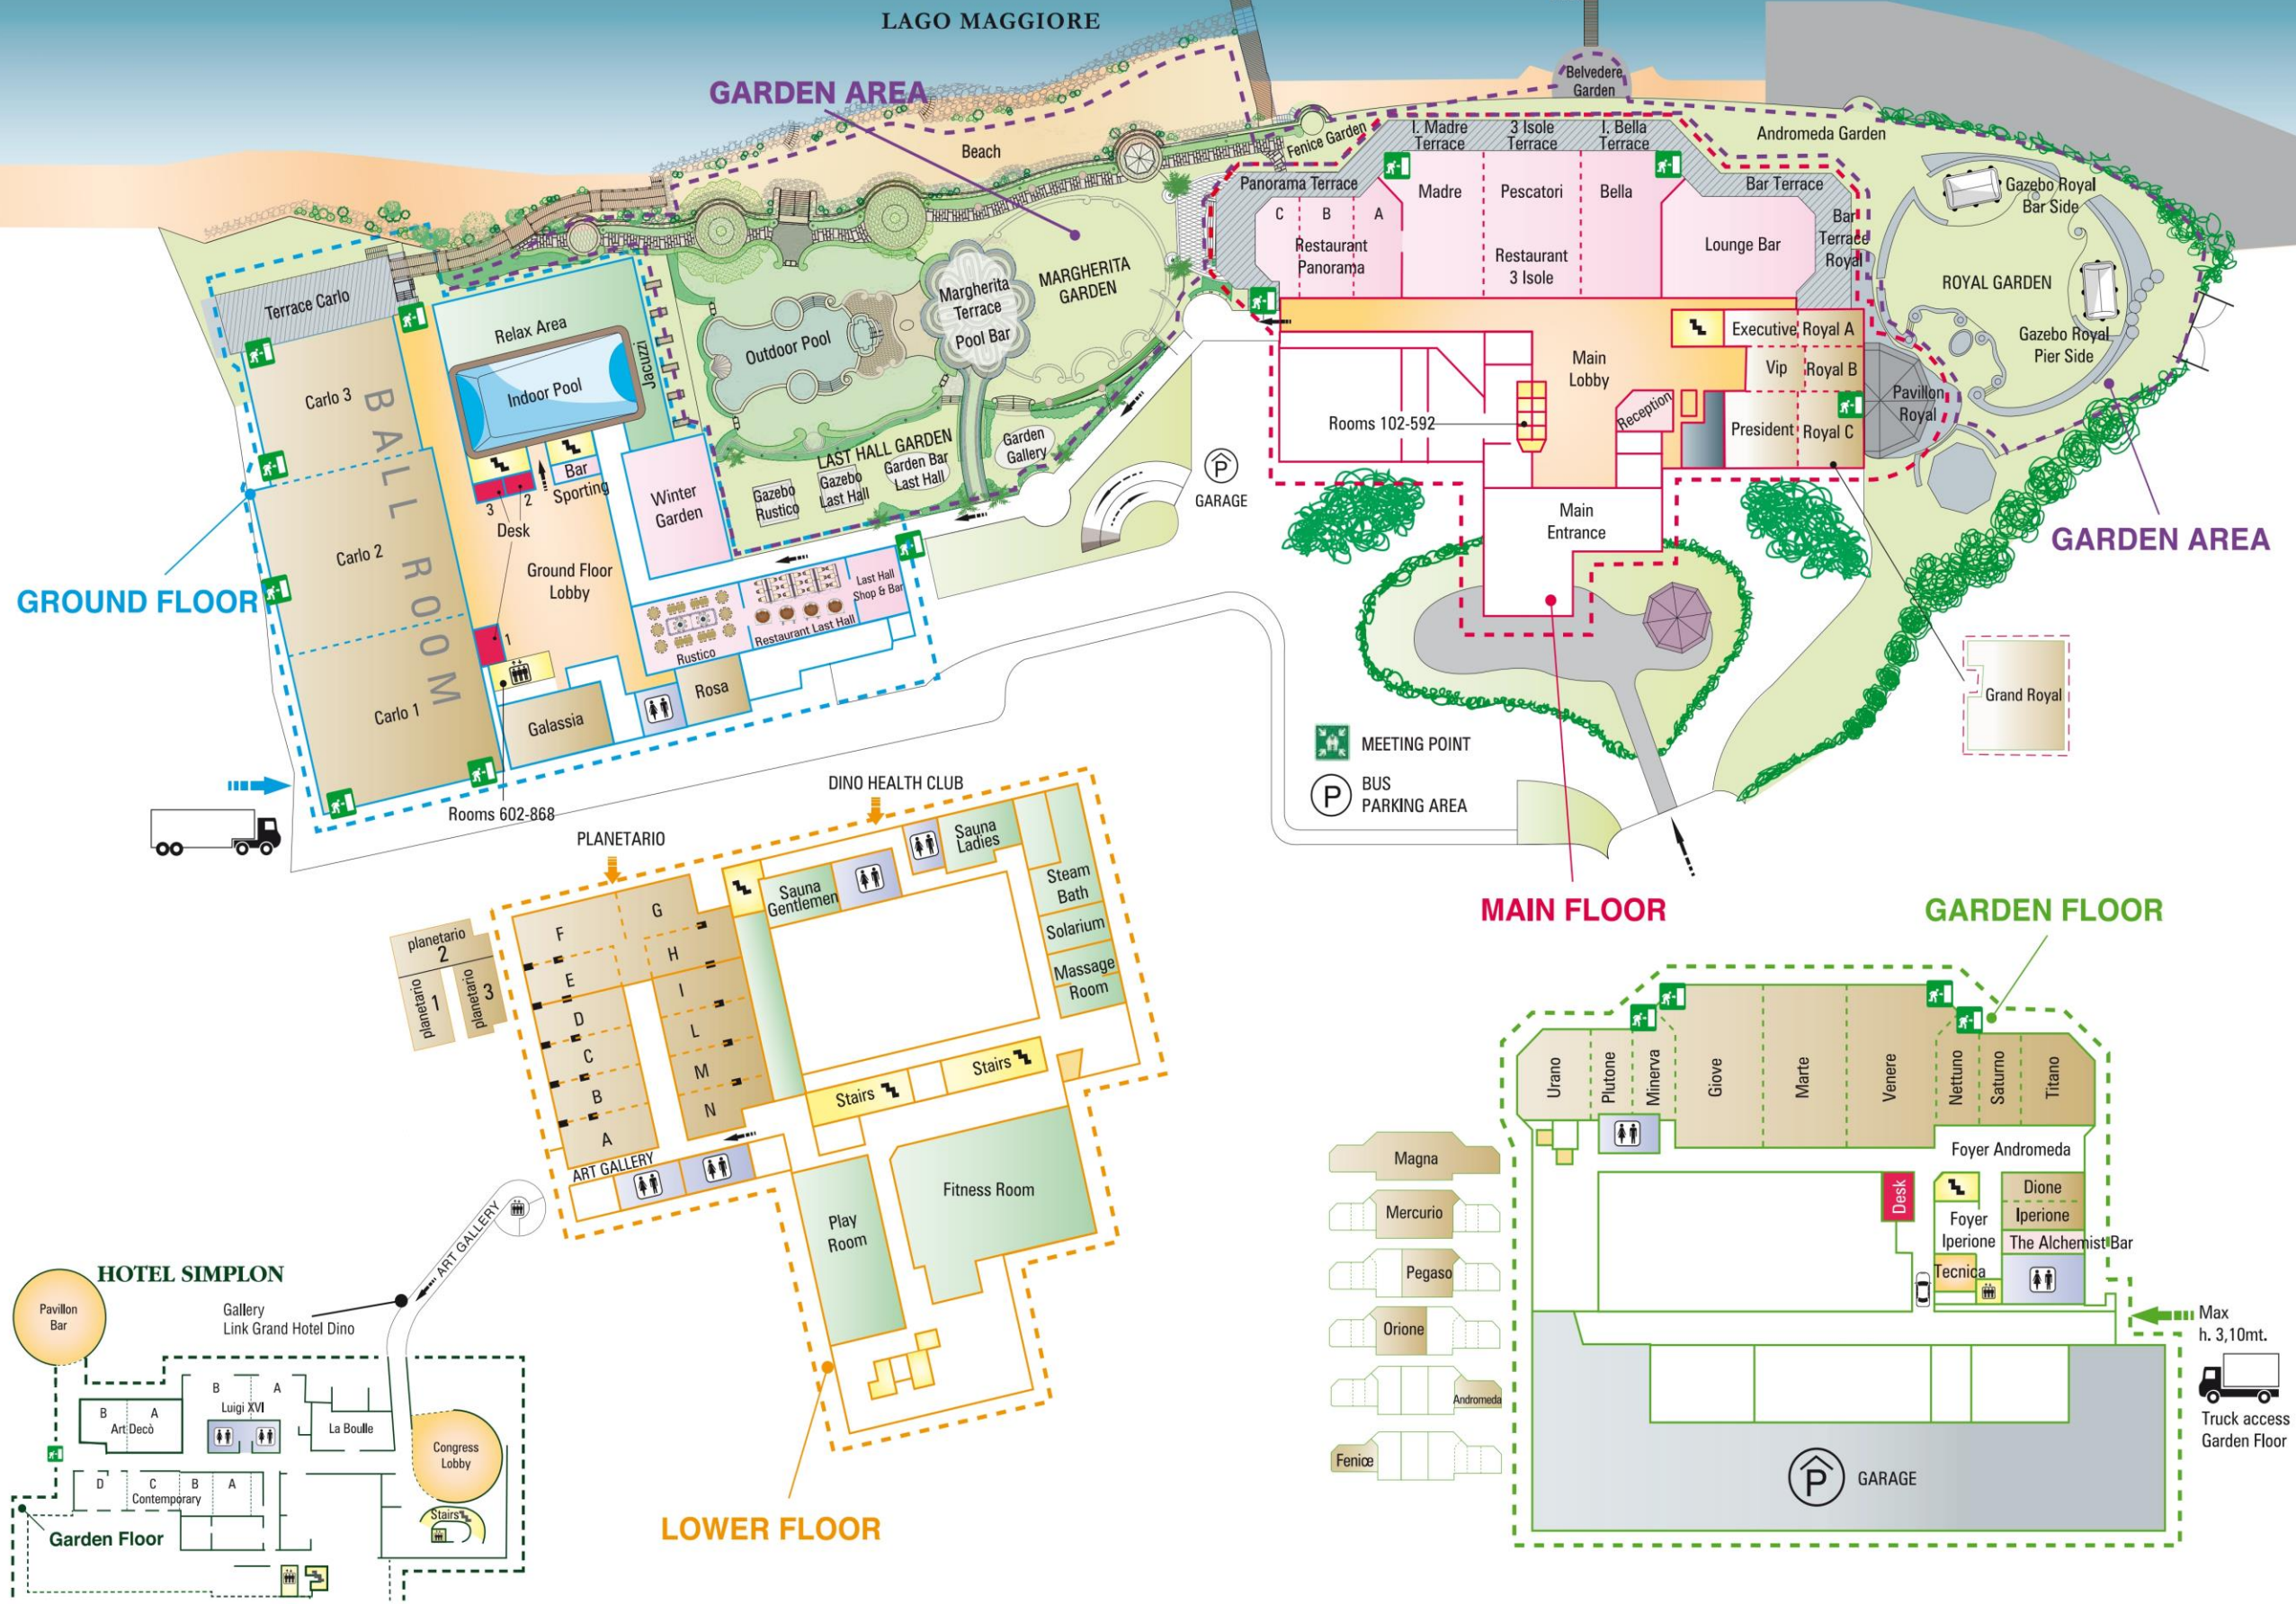

Grand Hotel Dino

GARDEN AREA

GROUND FLOOR

MAIN FLOOR

GARDEN FLOOR

LOWER FLOOR

HOTEL SIMPLON

DINO HEALTH CLUB

PLANETARIO

ART GALLERY

GARAGE

Max h. 3,10mt.

Truck access Garden Floor